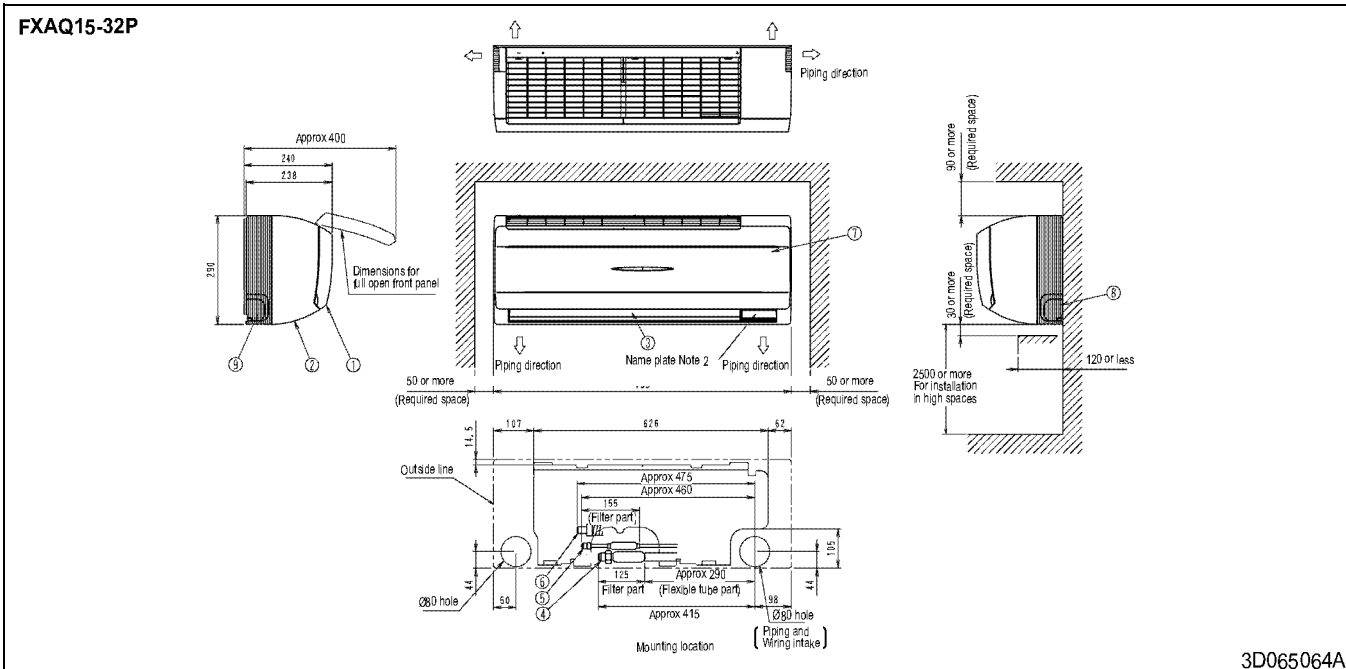

7 Dimensional drawings

7 - 1 Dimensional Drawings

7

3D065064A

Nr	Name	Description
1	Front panel	
2	Front grill	
3	Air outlet	
4	Gas pipe	Ø12.7mm Flare connection
5	Liquid pipe	Ø6.4mm Flare connection
6	Drain hose	VP13 (External dia. Ø18)
7	Grounding terminal	M4
8	Right side pipe connection hole	
9	Left side pipe connection hole	

- NOTES**
- 1 Location of unit's of Name Plate: Right side surface of casing.
 - 2 In case of using infrared remote control, this position will be a signal receiver. Refer to the drawing of infrared remote control in detail.

3D065065A

Nr	Name	Description
1	Front panel	
2	Front grill	
3	Air outlet	
4	Gas pipe	Ø12.7mm Flare connection
5	Liquid pipe	Ø6.4mm Flare connection
6	Drain pipe	VP13 (External dia. Ø18)
7	Grounding terminal	M4
8	Right side pipe connection hole	
9	Left side pipe connection hole	