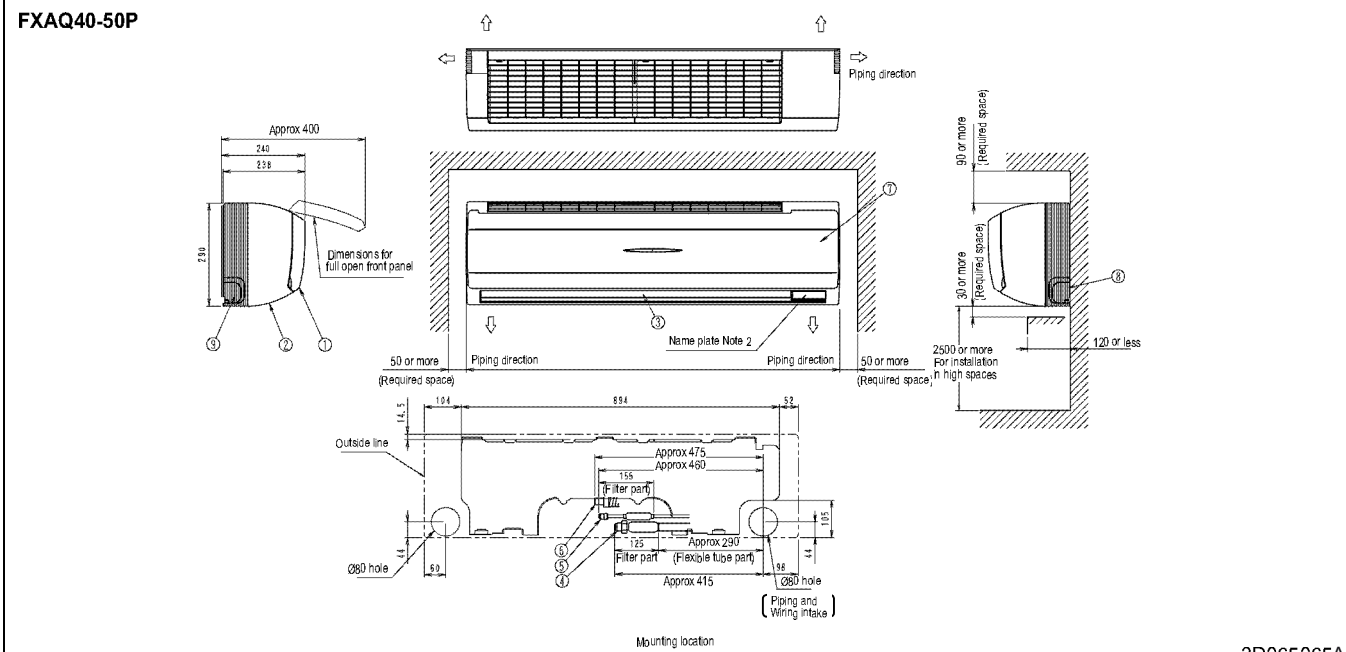

7 Dimensional drawings

7 - 1 Dimensional Drawings

7

3D065064A

Nr	Name	Description
1	Front panel	
2	Front grill	
3	Air outlet	
4	Gas pipe	Ø12.7mm Flare connection
5	Liquid pipe	Ø6.4mm Flare connection
6	Drain hose	VP13 (External dia. Ø18)
7	Grounding terminal	M4
8	Right side pipe connection hole	
9	Left side pipe connection hole	

- NOTES**
- 1 Location of unit's of Name Plate: Right side surface of casing.
 - 2 In case of using infrared remote control, this position will be a signal receiver. Refer to the drawing of infrared remote control in detail.

3D065065A

Nr	Name	Description
1	Front panel	
2	Front grill	
3	Air outlet	
4	Gas pipe	Ø12.7mm Flare connection
5	Liquid pipe	Ø6.4mm Flare connection
6	Drain pipe	VP13 (External dia. Ø18)
7	Grounding terminal	M4
8	Right side pipe connection hole	
9	Left side pipe connection hole	